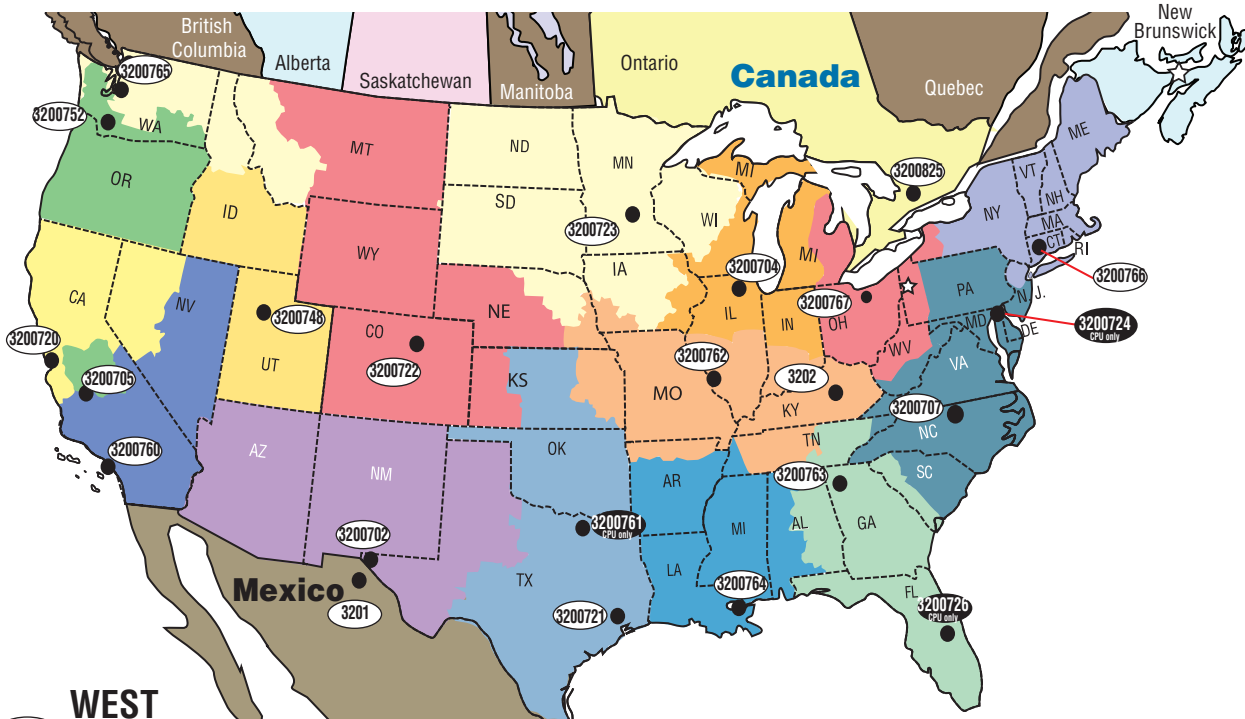

CUSTOMER CARE AND CLIMBING EQUIPMENT WAREHOUSE PROGRAM

June 28, 2018

U.S. Headquarters

Werner
93 Werner Road
Greenville, PA 16125-9499
Tel. 888-523-3372 Paint/Hardware
888-523-3371 Pro
888-523-3370 Retail
877-553-7004 Business Development/International
FAX 888-456-8458 Paint/Hardware
888-456-8459 Pro
888-456-8457 Retail
888-456-8460 Business Development/International
Hours: 8:00 AM to 5:00 PM

WEST

- **(3200765) WOODINVILLE, WASHINGTON**
  Sales Northwest
  14221 NE 190th St., Suite 125
  Woodinville, WA 98072
  FAX 206-762-5817
  Tel. 206-762-5812
  (Jeff Hutchinson)
  Hours: 8:00 AM to 3:30 PM
- **(3200725) VANCOUVER, WASHINGTON**
  Sales Northeast
  5601 East 18th St., Suite 107/108
  Vancouver, WA 98661
  FAX 206-762-5817
  Tel. 360-448-7235
  (Jim Swink / Carl Hires)
  Hours: 8:00 AM to 4:00 PM
- **(3200705) MERCED, CALIFORNIA**
  Werner / North Cost Logistics
  1810 Grogan Avenue
  Merced, CA 95341
  Tel. 209-383-3989
  (Bob Hamill / Roy Stanley)
  Hours: 8:00 AM to 4:00 PM
- **(3200760) LOS ANGELES, CALIFORNIA**
  Canow Western Inc.
  4451 Eucalyptus Ave., Suite 330
  Chino, CA 91710
  FAX 909-393-7505
  Tel. 909-393-1872
  (Karen Ervin / Denise Harris / Bob Patch)
  Hours: 8:00 AM to 4:00 PM
- **(3200720) LIVERMORE, CALIFORNIA**
  Ebbert Group
  266 Lindbergh Avenue
  Livermore, California, 94551
  FAX 510-357-7808
  Tel. 510-357-7850
  (Zach Dahl, Maria Leary)
  Hours: 7:30 AM to 4:00 PM

MIDWEST

- **(3200704) CHICAGO, ILLINOIS**
  North Coast Logistics
  340 Remington Blvd., Unit 1
  Bolingbrook, IL 60440
  FAX 630-226-9037
  Tel. 630-226-9015
  (Mike Savini)
  Hours: 7:00 AM to 3:30 PM
- **(3200723) MINNEAPOLIS, MINNESOTA**
  Rennebohm Co.
  1940 Fernbrook Lane, Suite 15B
  Plymouth, MN 55447
  FAX 763 550-0086
  Tel. 763-550-3915
  (Johnny Le)
  Hours: 7:30 AM to 4:00 PM
- **(3200762) BERKELEY, MISSOURI**
  FW Results
  9151 Latty Avenue
  Berkeley, Missouri 63134
  Tel. 618-482-8776
  (Kim Story / Dante Brock)
  Hours: 7:00 AM to 3:30 PM
- **(3200722) DENVER, COLORADO**
  Aspen Marketing
  5160 Fox Street
  Denver, CO 80216
  FAX 303-477-6504
  Tel. 303-455-8175
  (Bruce Miller: Cell 303-748-8599 / CJ Siemens)
  Hours: 8:00 AM to 5:00 PM
- **(3200748) SALT LAKE CITY, UTAH**
  Aspen Marketing
  1469 South 700 West
  Salt Lake City, UT 84104
  FAX 801-972-3560
  Tel. 801-972-7056
  (Chris Marshall)
  Hours: 7:30 AM to 4:00 PM

- **(3200764) NEW ORLEANS, LOUISIANA**
  Industrial Products
  5717 Salmen Street
  Harahan, LA 70123
  FAX 504 734-3228
  Tel. 504-734-3226
  (Donnie Kern)
  Hours: 7:00 AM to 4:00 PM
- **(3200761) DALLAS, TEXAS**
  Lawless Groups
  CPU Only
  11625 Columbia Ctr, Suite 100
  Dallas, TX 75229
  FAX 972-620-1147
  Tel. 972-247-8871
  (Lynn Grado)
  Hours: 8:00 AM to 5:00 PM
- **(3200721) HOUSTON, TEXAS**
  TALO Service Center
  13833 N. Promenade Blvd.,
  Suite 100
  Stafford, TX 77477
  FAX 281-325-0183
  Tel. 281-325-0182
  (Audrey Holcomb)
  Hours: 7:00 AM to 4:00 PM
- **(3200702) EL PASO, TEXAS**
  Werner - North Coast Logistics
  11751 Alameda Ave., Suite C
  Socorro, TX 79927
  FAX 915-851-0318
  Tel. 915-851-4933
  (Dante Granados)
  Hours: 7:00 AM to 12:00 PM
- **3201 JUÁREZ, MX**
  Werner
  Av. Taguchi No. 251
  Gemini Industrial Park (Northgate)
  Juárez, Chihuahua, Mexico
  Hours: 7:00 AM to 10:00 PM